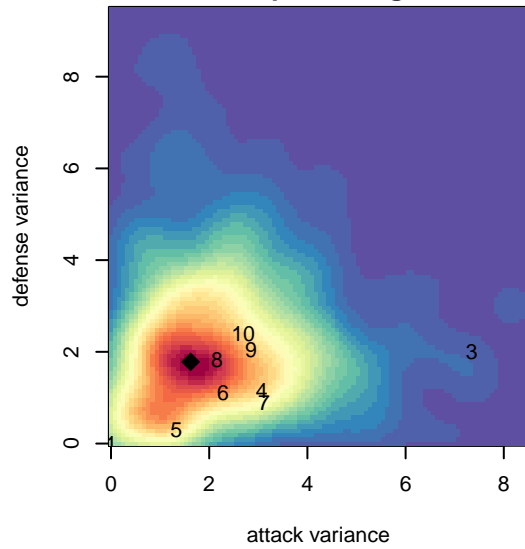

# Highline Premier Blue B03

Highline Premier FC  
 Burien, WA  
 B03 total strength=386  
 attack=0.28 defense=0.2  
 fall league = PSPL Classic 2 Green U12  
 spr league = Spr PSPL Copa U12  
 notes= Heat

**attack and defense variance (black dot)  
relative to other teams  
and top 10 in region**

**attack and defense rating  
relative to others at age  
and all opponents in last 13 months**

**Performance relative to 13 month average**