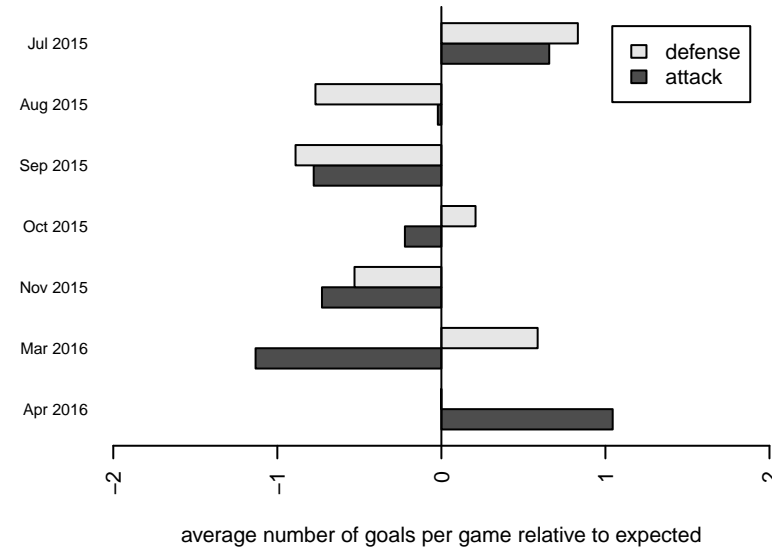

Performance relative to 13 month average