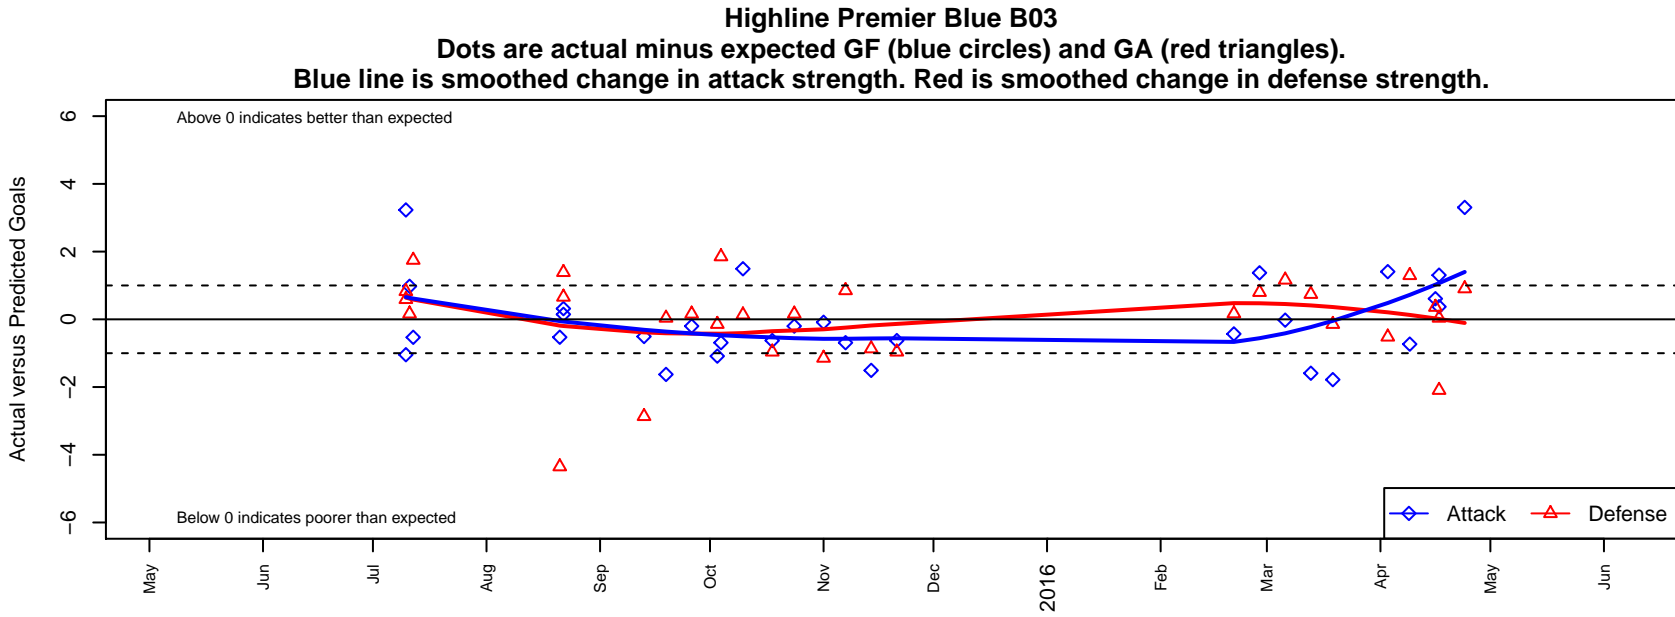

# Highline Premier Blue B03

Highline Premier FC  
 Burien, WA  
 B03 total strength=386  
 attack=0.28 defense=0.2  
 fall league = PSPL Classic 2 Green U12  
 spr league = Spr PSPL Copa U12  
 notes= Heat

**attack and defense variance (black dot)  
relative to other teams  
and top 10 in region**

**attack and defense rating  
relative to others at age  
and all opponents in last 13 months**

**Performance relative to 13 month average**