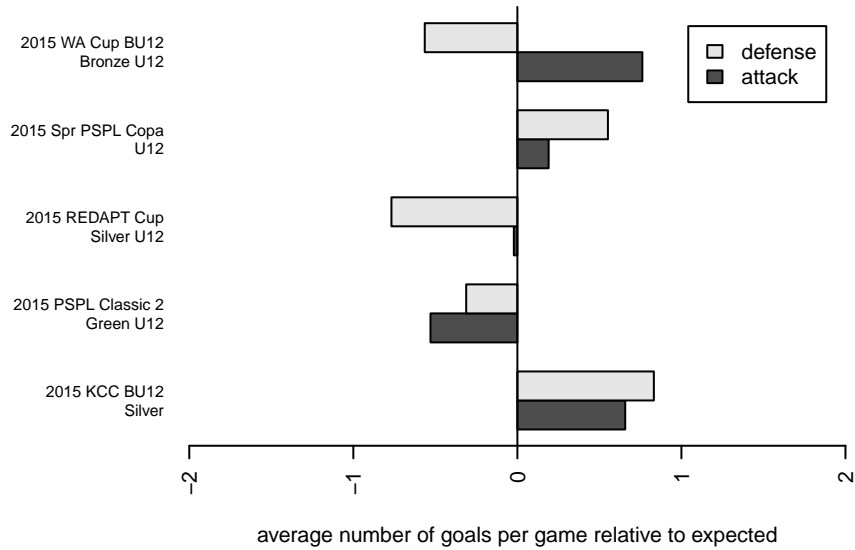

**attack and defense variance (black dot)  
relative to other teams  
and top 10 in region**

**attack and defense rating  
relative to others at age  
and all opponents in last 13 months**

**Performance relative to 13 month average**