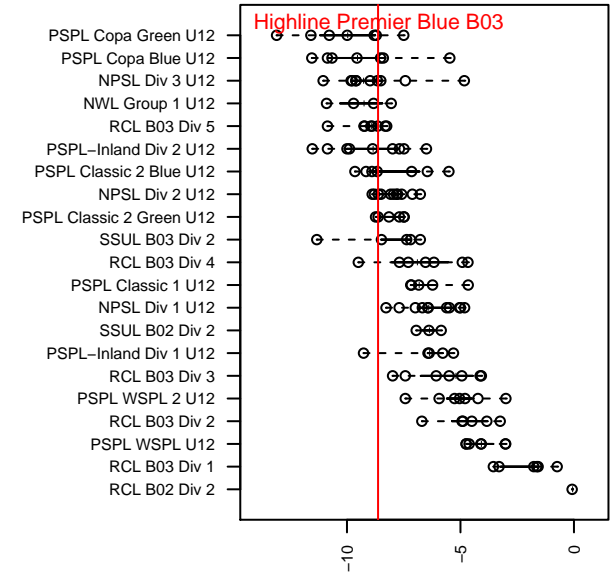

alt names used:  
 Highline Premier  
 HIGHLINE BOYS – HEAT 03 (WA)  
 Highline Premier FC Heat 03  
 Highline Premier FC Heat 03  
 HIGHLINE BOYS – HEAT 03 (WA)

Venues played:  
 2015 KCC BU12 Silver  
 2015 REDAPT Cup Silver U12  
 2015 PSPL Classic 2 Green U12  
 2015 Spr PSPL Copa U12  
 2015 WA Cup BU12 Bronze U12

**attack and defense variance (black dot)  
relative to other teams  
and top 10 in region**

**attack and defense rating  
relative to others at age  
and all opponents in last 13 months**

**Performance relative to 13 month average**